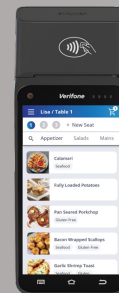

Squirrel Order & Pay

Widest choice of form factors to match service style and menu complexity.

More Tables Per Server

Decreased Labor Costs

Less Errors, Lower Costs

No manual entry of check amounts, go paperless

Spend More Time with Guests

Give better service, get better tips.

Dedicated Order & Payment

Complex Menus, Large Checks, Bill Printing

All-In-One Order & Pay

6" Handheld

Order, Print & Pay
Low-to-medium menu complexity, smaller check sizes

8" Tablet

Order & Pay
Complex menus, large checks, advanced POS functions